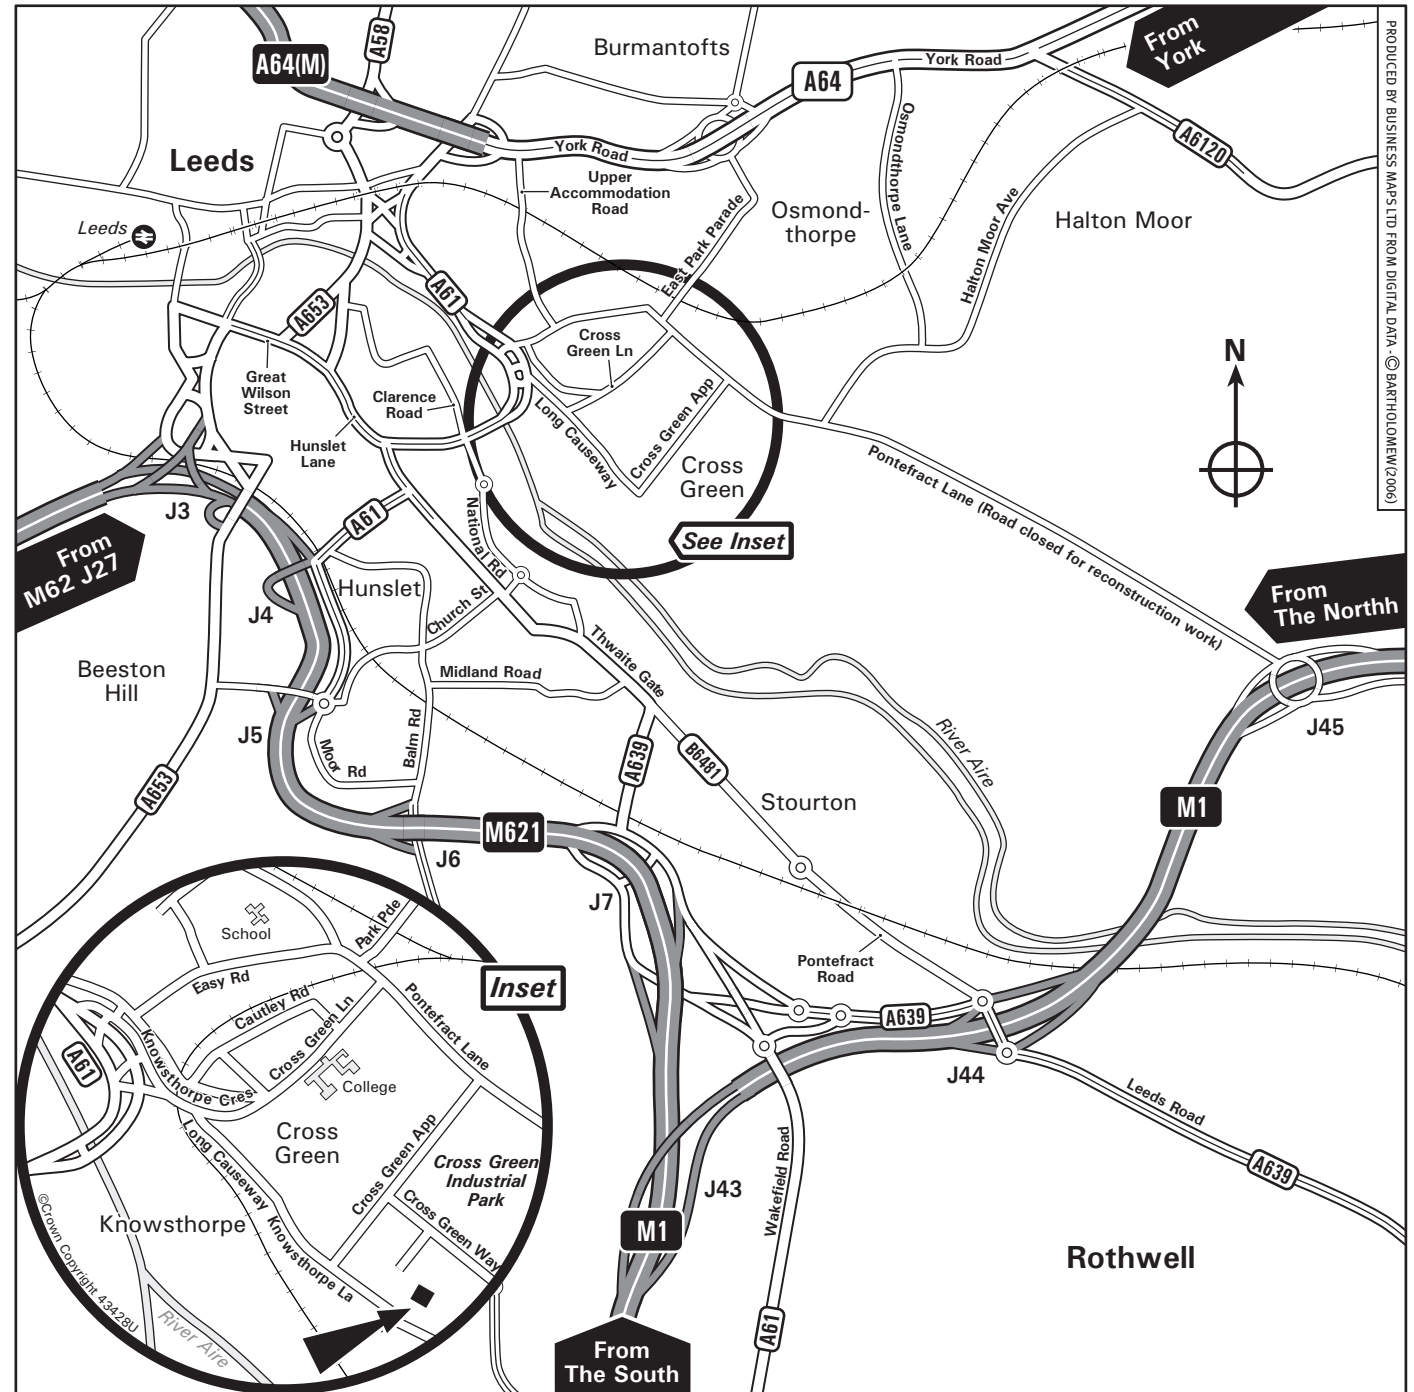

**From the South (M1)**

- Follow the M1 northbound towards Leeds.
- Continue onto the M621 at junction 43 of the M1 towards Leeds City Centre.
- Leave the M621 at junction 4, signed Harrogate, Wetherby, York & A61.
- Join the A61 (Hunslet Distributor Road), turn left onto Hunslet Road, then turn right onto the South Accommodation Road.
- Get into the right hand lane, the road splits now keep in the left hand lane, follow the road to the right and turn right onto Knowsthorpe Crescent.
- After 200 yards turn right onto Long Causeway and follow onto Knowsthorpe Lane.
- Continue to just after the next turn on the left (Cross Green Approach)
- We are situated on the left hand side.

**From Liverpool / Manchester**

- Follow the M62 eastbound towards Leeds.
- Leave the M62 at junction 27, and join the M621 for Leeds City Centre.
- Leave M621 at junction 4 signed Hunslet, Beeston.
- Join the A61 (Hunslet Distributor Road), turn left onto Hunslet Road, then turn right onto the South Accommodation Road.
- Get into the right hand lane, the road splits now keep in the left hand lane, follow the road to the right and turn right onto Knowsthorpe Crescent.
- After 200 yards turn right onto Long Causeway and follow onto Knowsthorpe Lane.
- Continue to just after the next turn on the left (Cross Green Approach)
- We are situated on the left hand side.