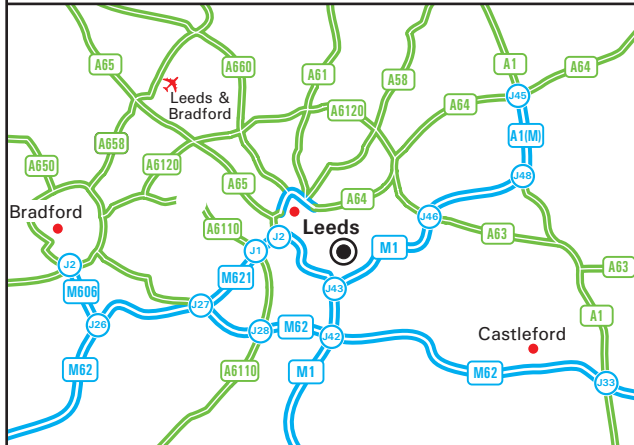

**From the South (M1)**

- Follow the M1 northbound towards Leeds.
- Continue onto the M621 at junction 43 of the M1 towards Leeds City Centre.
- Leave the M621 at junction 4, signed Harrogate, Wetherby, York & A61.
- Join the A61 (Hunslet Distributor Road), turn left onto Hunslet Road, then turn right onto the South Accommodation Road.
- Get into the right hand lane, the road splits now keep in the left hand lane, follow the road to the right and turn right onto Knowsthorpe Crescent.
- After 200 yards turn right onto Long Causeway and follow onto Knowsthorpe Lane.
- Continue to just after the next turn on the left (Cross Green Approach)
- We are situated on the left hand side.

**From Liverpool / Manchester**

- Follow the M62 eastbound towards Leeds.
- Leave the M62 at junction 27, and join the M621 for Leeds City Centre.
- Leave M621 at junction 4 signed Hunslet, Beeston.
- Join the A61 (Hunslet Distributor Road), turn left onto Hunslet Road, then turn right onto the South Accommodation Road.
- Get into the right hand lane, the road splits now keep in the left hand lane, follow the road to the right and turn right onto Knowsthorpe Crescent.
- After 200 yards turn right onto Long Causeway and follow onto Knowsthorpe Lane.
- Continue to just after the next turn on the left (Cross Green Approach)
- We are situated on the left hand side.